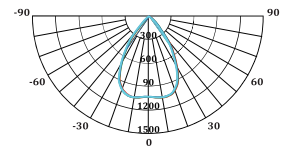

Light Distribution Curve