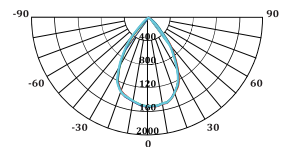

Model : ZERN-FL-ZRSM-500W

Dimension ( mm )

Light Distribution Curve

Model : ZERN-FL-ZRSM-750W

Dimension ( mm )

Light Distribution Curve

Model : ZERN-FL-ZRSM-1000W

Dimension ( mm )