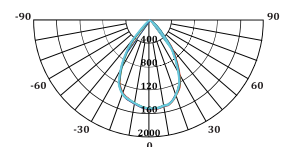

Light Distribution Curve